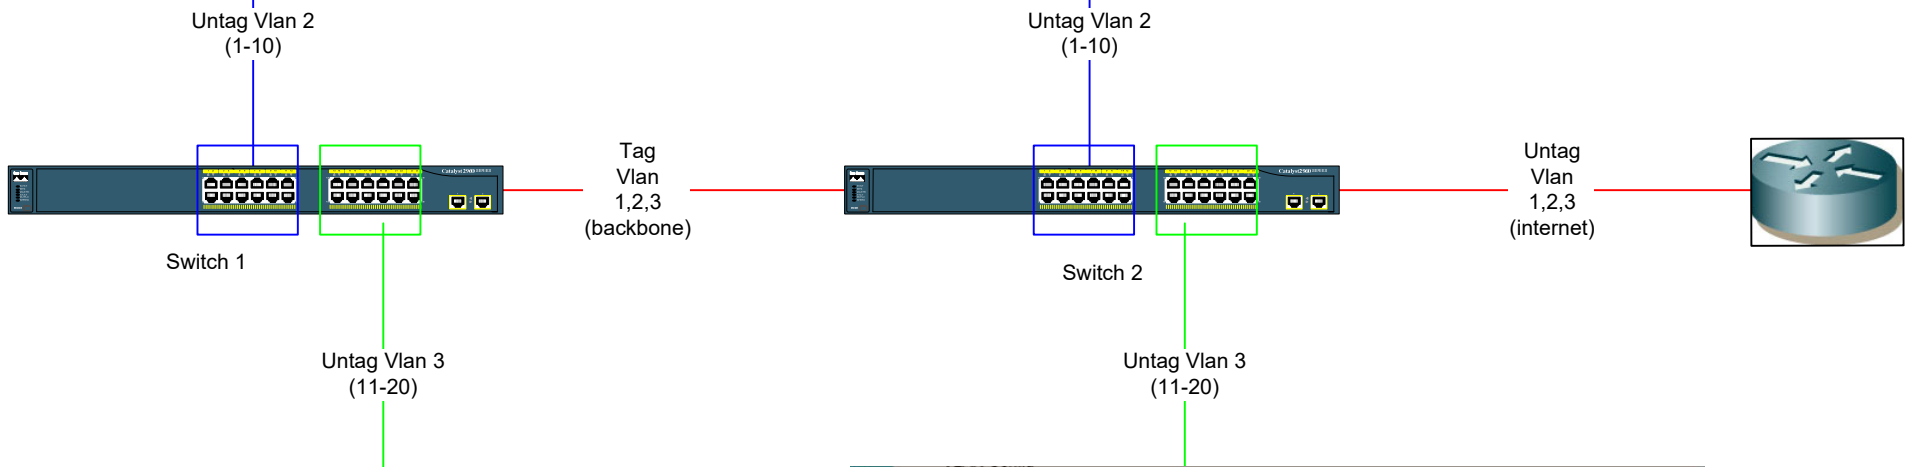

2 4 6 8 10 12 14 16 18 20 22 24 26 28  
 1 3 5 7 9 11 13 15 17 19 21 23 25 27

Selected Unselected Not Available

Tagged Ports

Port: 1/0/23, 1/0/25-28 (Format: 1/0/1, input or choose below)

Select All

UNIT1 LAGS

2 4 6 8 10 12 14 16 18 20 22 24 26 28  
 1 3 5 7 9 11 13 15 17 19 21 23 25 27

Selected Unselected Not Available

Cancel Save

Untag on port which go to internet

tag on port 802.1q

Voice Vlan 3  
 Video Vlan 2  
 Default Vlan 1

**VLAN Config**

VLAN ID: 3  
 VLAN Name: VOICE (1-16 characters)

Untagged Ports

Port: 1/0/11-20 (Format: 1/0/1, input or choose below)

Select All

UNIT1 LAGS

2 4 6 8 10 12 14 16 18 20 22 24 26 28  
 1 3 5 7 9 11 13 15 17 19 21 23 25 27

Selected Unselected Not Available

Tagged Ports

Port: 1/0/23-28 (Format: 1/0/1, input or choose below)

Select All

UNIT1 LAGS

2 4 6 8 10 12 14 16 18 20 22 24 26 28  
 1 3 5 7 9 11 13 15 17 19 21 23 25 27

Selected Unselected Not Available